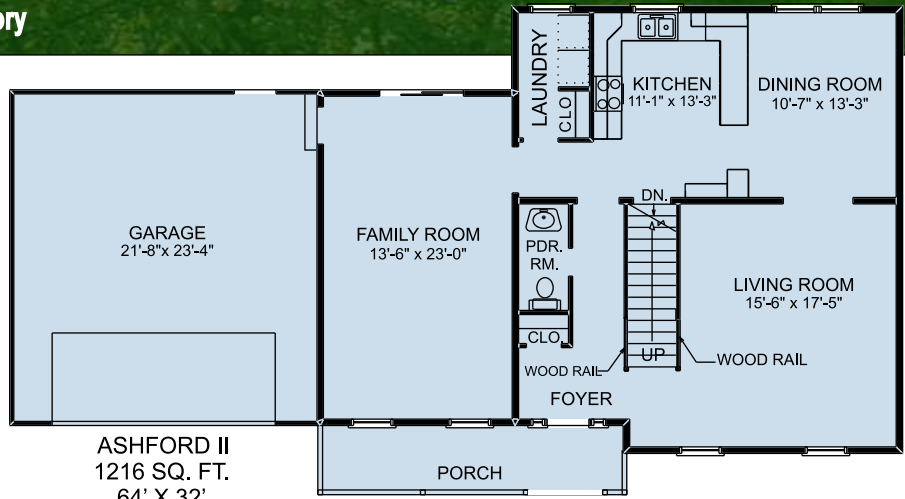

**THE
START LIVING
SERIES**

THE ASHFORD II

3 Bedrooms ■ 2 ½ Baths ■ 2-Story

2-STORY • ASHFORD II

2096 Sq. Ft. Total
1st Floor 1216 Sq Ft
2nd Floor 880 Sq Ft
Garage 528 Sq Ft

- 3 Bedrooms
- 2 ½ Baths
- 1st Floor Laundry
- 4' X 22' Front Portico with Vinyl Posts and Railing
- 880 Sq. Ft. Additional Unfinished Basement Area
- 2"x 6" Exterior Walls

Shown with optional gable entry garage

Shown with Optional Front