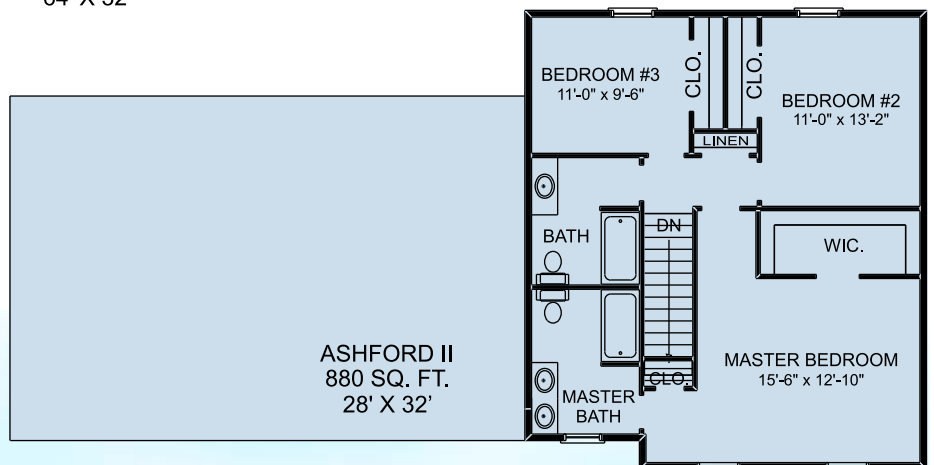

**THE
START LIVING
SERIES**

THE ASHFORD II

3 Bedrooms ■ 2 ½ Baths ■ 2-Story

2-STORY • ASHFORD II

2096 Sq. Ft. Total
1st Floor 1216 Sq Ft
2nd Floor 880 Sq Ft
Garage 528 Sq Ft

- 3 Bedrooms
- 2 ½ Baths
- 1st Floor Laundry
- 4' X 22' Front Portico with Vinyl Posts and Railing
- 880 Sq. Ft. Additional Unfinished Basement Area
- 2"x 6" Exterior Walls

Shown with optional gable entry garage

Shown with Optional Front