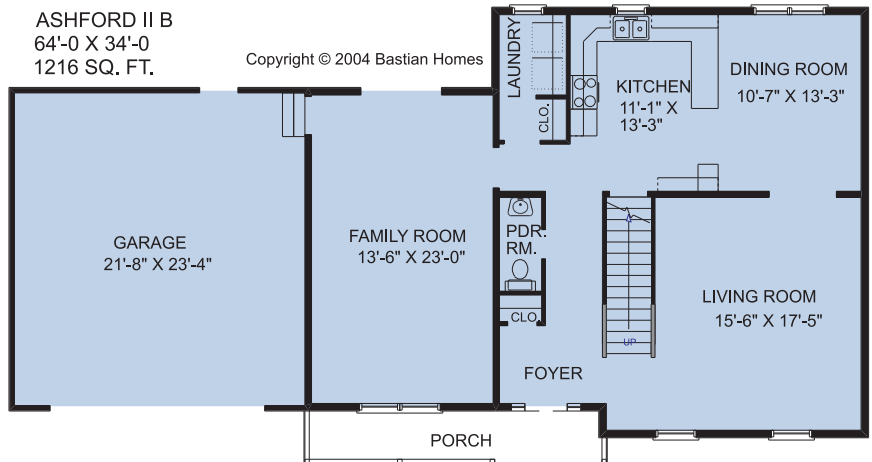

**THE
START LIVING
SERIES**

THE ASHFORD II B

4 Bedrooms ■ 2 ½ Baths ■ 2-Story

2-STORY • ASHFORD II B

2320 Sq. Ft. Total

1st Floor 1216 Sq Ft

2nd Floor 1104 Sq Ft

2-Car Garage 528 Sq Ft

- 4 Bedrooms
- 2 ½ Baths
- 4' x 22' Front Porch
- 1st Floor Laundry
- Unfinished Basement 880 Sq. Ft.
- 2" x 6" Exterior Walls

ASHFORD II B
64'-0" X 34'-0"
1216 SQ. FT.

Copyright © 2004 Bastian Homes

ASHFORD II B
42'-0" X 32'-0"
1104 SQ. FT.