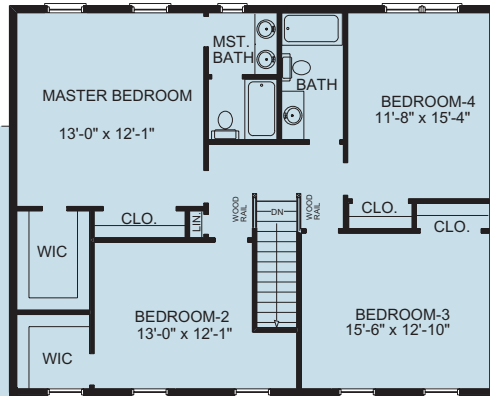

THE ESSEX

4 Bedroom ■ 2 1/2 Bath ■ 2-Story

2-STORY • ESSEX

2560 Sq Ft Total
 1st Floor 1280 Sq Ft
 2nd Floor 1280 Sq Ft
 2 Car Garage 567 Sq Ft

- 4 Bedrooms
- 2 1/2 Baths
- 6' x 10' Front Portico
- 1280 Sq Ft Additional Unfinished Basement Area
- 2" x 6" Exterior Walls

Copyright © 2004 Bastian Homes

ESSEX
 62'-0" x 38'-0"
 1280 SQ. FT.

ESSEX
 40'-0" x 32'-0"
 1280 SQ. FT.