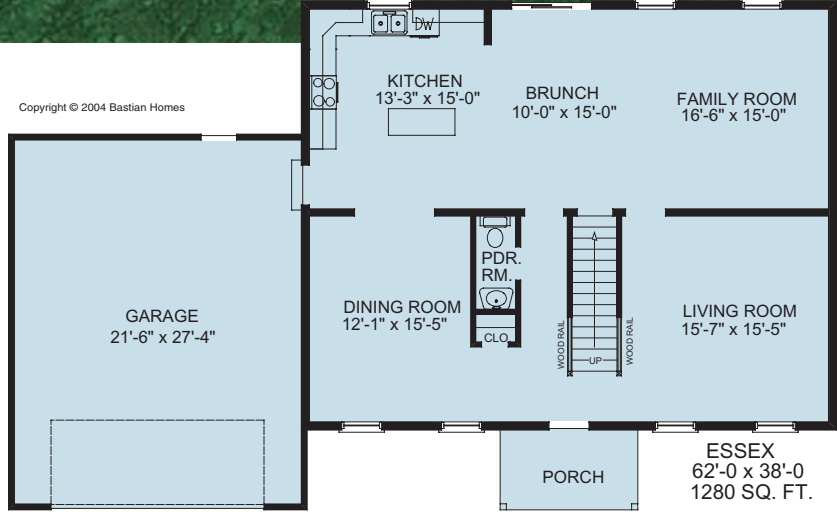

THE ESSEX

4 Bedroom ■ 2 1/2 Bath ■ 2-Story

2-STORY • ESSEX

2560 Sq Ft Total
 1st Floor 1280 Sq Ft
 2nd Floor 1280 Sq Ft
 2 Car Garage 567 Sq Ft

- 4 Bedrooms
- 2 1/2 Baths
- 6' x 10' Front Portico
- 1280 Sq Ft Additional Unfinished Basement Area
- 2" x 6" Exterior Walls

Copyright © 2004 Bastian Homes

ESSEX
 62'-0" x 38'-0"
 1280 SQ. FT.

ESSEX
 40'-0" x 32'-0"
 1280 SQ. FT.