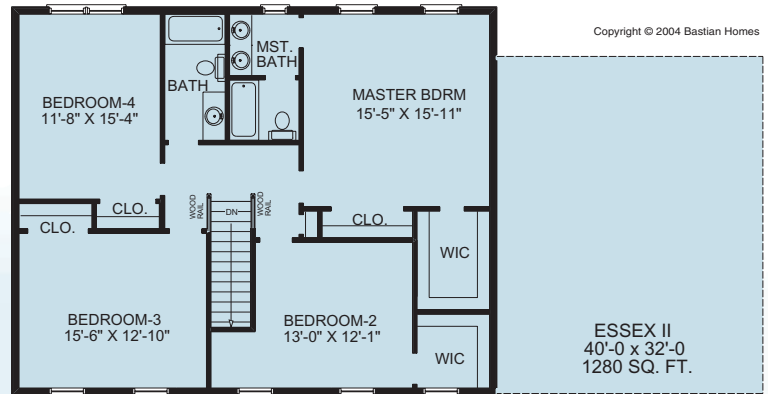

**THE
START LIVING
SERIES**

THE ESSEX II

4 Bedroom ■ 2 1/2 Bath ■ 2-Story

2-STORY • ESSEX II

2560 Sq Ft. Total

1st Floor 1280 Sq Ft

2nd Floor 1280 Sq Ft

2 Car Garage 567 Sq Ft

■ 4 Bedrooms

■ 2 1/2 Baths

■ 6' x 40' Front Portico
with Vinyl Posts and
Railing

■ 1280 Sq Ft Additional
Unfinished Basement Area

■ 2" x 6" Exterior Walls

Copyright © 2004 Bastian Homes