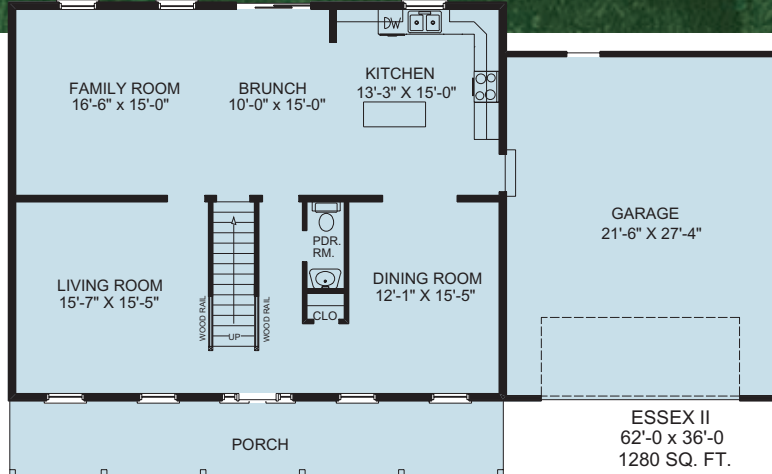

**THE
START LIVING
SERIES**

THE ESSEX II

4 Bedroom ■ 2 1/2 Bath ■ 2-Story

2-STORY • ESSEX II

2560 Sq Ft. Total

1st Floor 1280 Sq Ft

2nd Floor 1280 Sq Ft

2 Car Garage 567 Sq Ft

■ 4 Bedrooms

■ 2 1/2 Baths

■ 6' x 40' Front Portico
with Vinyl Posts and
Railing

■ 1280 Sq Ft Additional
Unfinished Basement Area

■ 2" x 6" Exterior Walls

Copyright © 2004 Bastian Homes