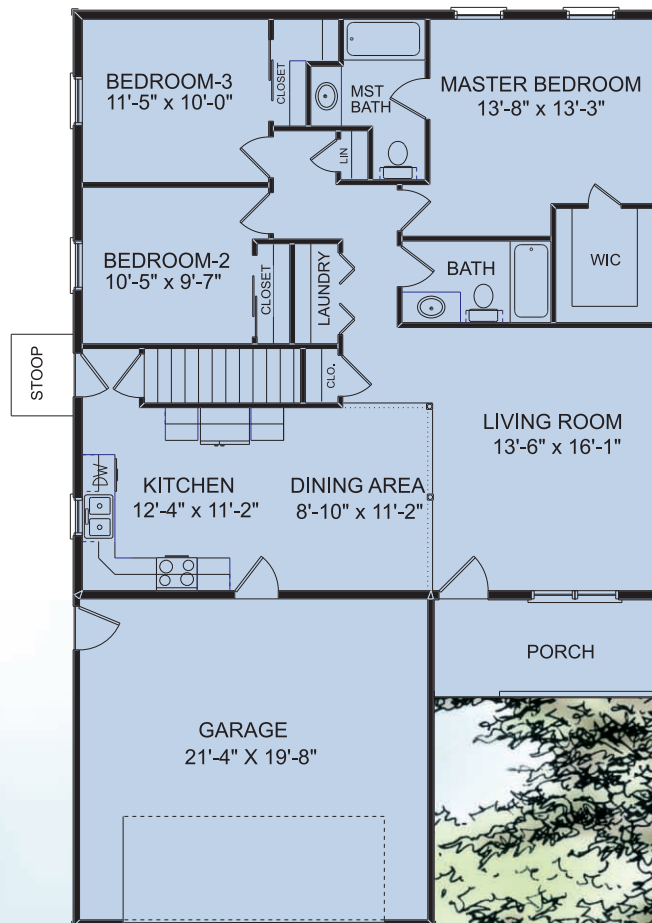

# THE HOPEWELL

3 Bedrooms ■ 2 Baths ■ 1-Story

## Ranch • Hopewell

1296 Sq. Ft. Total

1st Floor 1296 Sq Ft

2-Car Garage 484 Sq Ft

- 3 Bedrooms
- 2 Baths
- 6' x 14' Front Porch
- Unfinished Basement 1296 Sq. Ft.
- 2" x 6" Exterior Walls

HOPEWELL  
1296 SQ. FT.  
36'-0" x 56'-0"