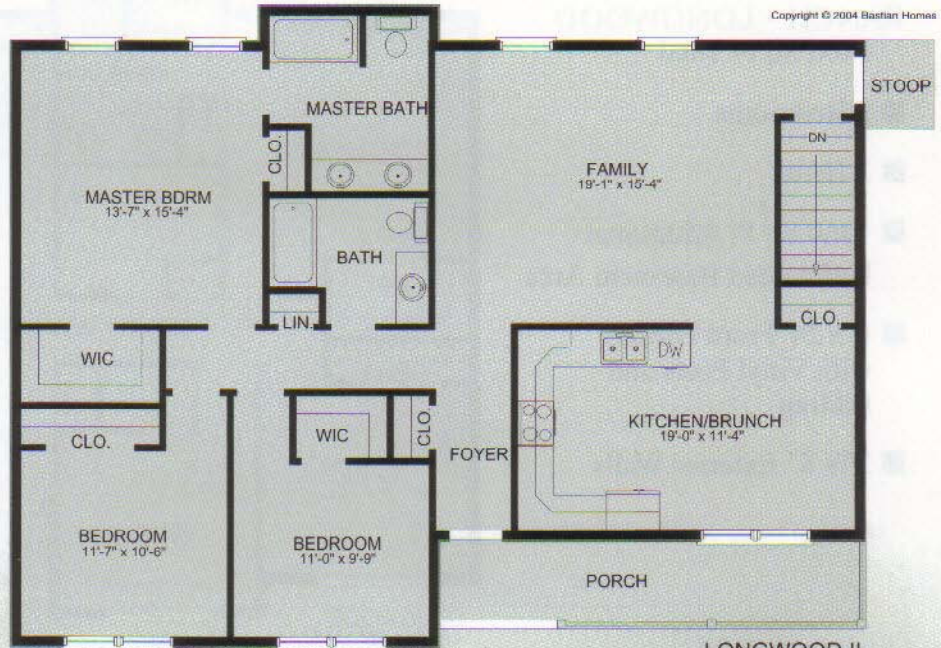

# THE LONGWOOD II

3 Bedroom ■ 2 Bath ■ Ranch

**RANCH • LONGWOOD II**

1508 Sq Ft. Total

- 3 Bedrooms
- 2 Baths
- 1508 Sq Ft Additional Unfinished Basement Area
- 5' x 24' Front Portico with Vinyl Posts and Railing
- 2" x 6" Exterior Walls

Copyright © 2004 Bastian Homes

LONGWOOD II  
48'-0 x 36'-0  
1508 SQ. FT.