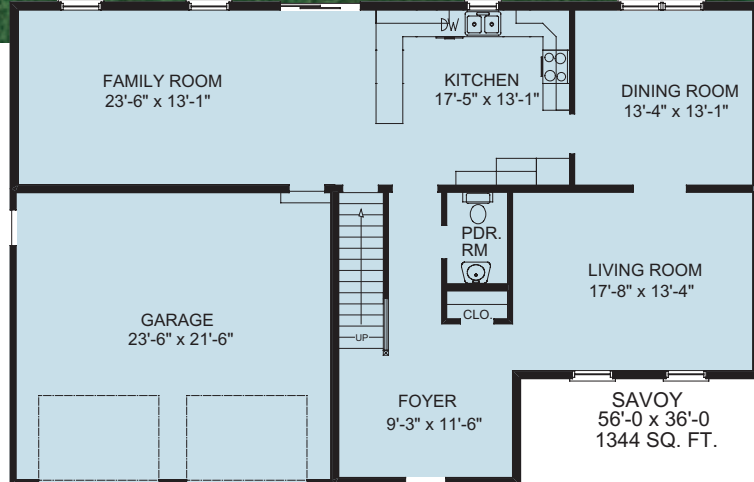

**THE
START LIVING
SERIES**

THE SAVOY

4 Bedroom ■ 2 1/2 Bath ■ 2-Story

2-STORY • SAVOY

2864 Sq Ft Total

1st Floor 1344 Sq Ft

2nd Floor 1520 Sq Ft

2-Car Garage 505 Sq Ft

- 4 Bedrooms
- 2 1/2 Baths, Soaking Tub and Separate Shower in Master Bath
- 1008 Sq Ft Additional Unfinished Basement Area
- Stone on Front of Center Tower only
- Optional 2nd Floor Laundry
- 2" x 6" Exterior Walls