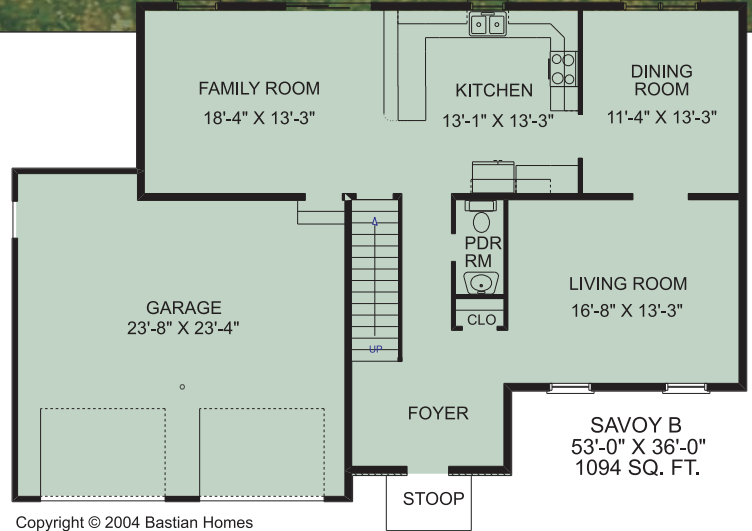

# THE SAVOY B

4 Bedrooms ■ 2 ½ Baths ■ 2-Story

## 2-STORY • SAVOY B

2398 Sq Ft Total

1st Floor 1094 Sq Ft

2nd Floor 1304 Sq Ft

2-Car Garage 558 Sq Ft

- 4 Bedrooms
- 2 ½ Baths
- Master Bath w/soaking tub
- Stone on Front of Center Tower only
- Unfinished Basement 890 Sq. Ft.
- 2" x 6" Exterior Walls

SAVOY B  
44'-0" X 34'-0"  
1304 SQ. FT.