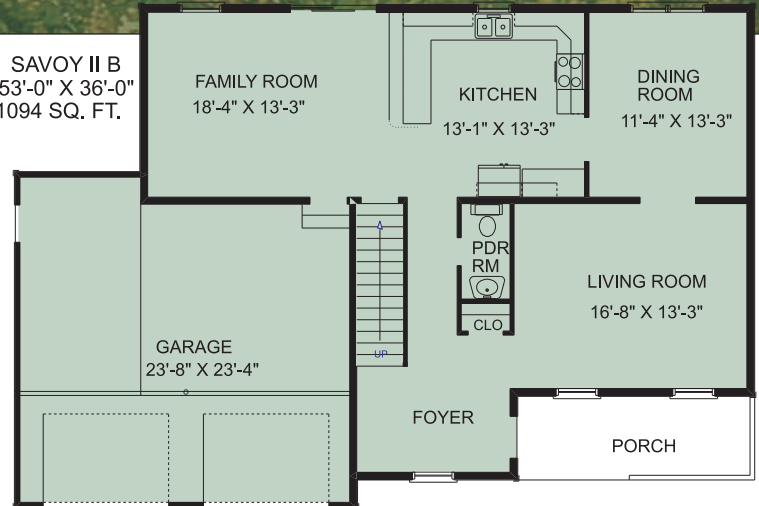

# THE SAVOY II B

4 Bedrooms ■ 2 ½ Baths ■ 2-Story

## 2-STORY • SAVOY II B

2398 Sq Ft Total  
1st Floor 1094 Sq Ft  
2nd Floor 1304 Sq Ft  
2-Car Garage 558 Sq Ft

- 4 Bedrooms
- 2 ½ Baths
- Master Bath w/soaking tub
- 6' x 17' Front Porch
- Unfinished Basement 890 Sq. Ft.
- 2" x 6" Exterior Walls

SAVOY II B  
53'-0" X 36'-0"  
1094 SQ. FT.

Copyright © 2004 Bastian Homes

SAVOY II B  
44'-0" X 34'-0"  
1304 SQ. FT.