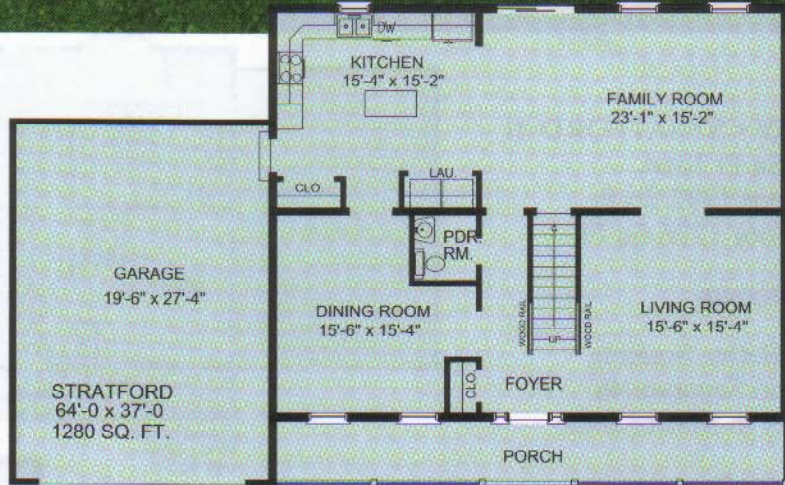

**THE
START LIVING
SERIES**

THE STRATFORD

4 Bedroom ■ 2 1/2 Bath ■ 2-Story

2-STORY • STRATFORD

2576 Sq Ft Total
1st Floor 1280 Sq Ft
2nd Floor 1296 Sq Ft

- 4 Bedrooms
- 2 1/2 Baths
- 1st Floor Laundry
- 560 Sq Ft Garage
- Master Bath with Soaking Tub and 48" Shower
- 5'x 40' Front Portico with Vinyl Posts and Railing
- 1280 Sq Ft Additional Unfinished Basement Area
- 2" x 6" Exterior Walls