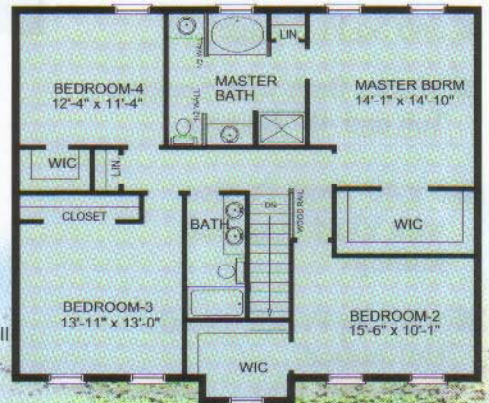

THE STRATFORD II

4 Bedroom ■ 2 1/2 Bath ■ 2-Story

2-STORY • STRATFORD II

2588 Sq Ft Total
1st Floor 1292 Sq Ft
2nd Floor 1296 Sq Ft

- 4 Bedrooms
- 2 1/2 Baths, Soaking Tub and Separate 48" Shower in Master Bath
- 1st Floor Laundry
- 600 Sq Ft Garage
- 40'x 5' Front Portico with Vinyl Posts and Railing
- 1280 Sq Ft Additional Unfinished Basement Area
- 2" x 6" Exterior Walls

STRATFORD II
60'-0" x 39'-0"
1292 SQ. FT.

STRATFORD II
40'-0" x 34'-0"
1296 SQ. FT.

Copyright © 2004 Bastian Homes