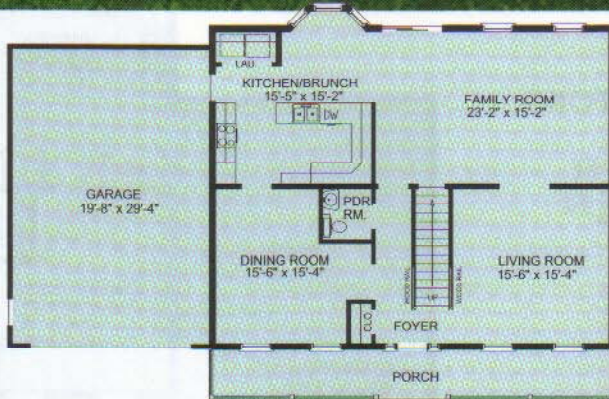

THE STRATFORD II

4 Bedroom ■ 2 1/2 Bath ■ 2-Story

2-STORY • STRATFORD II

2588 Sq Ft Total
1st Floor 1292 Sq Ft
2nd Floor 1296 Sq Ft

- 4 Bedrooms
- 2 1/2 Baths, Soaking Tub and Separate 48" Shower in Master Bath
- 1st Floor Laundry
- 600 Sq Ft Garage
- 40'x 5' Front Portico with Vinyl Posts and Railing
- 1280 Sq Ft Additional Unfinished Basement Area
- 2" x 6" Exterior Walls

STRATFORD II
60'-0" x 39'-0"
1292 SQ. FT.

STRATFORD II
40'-0" x 34'-0"
1296 SQ. FT.

Copyright © 2004 Bastian Homes