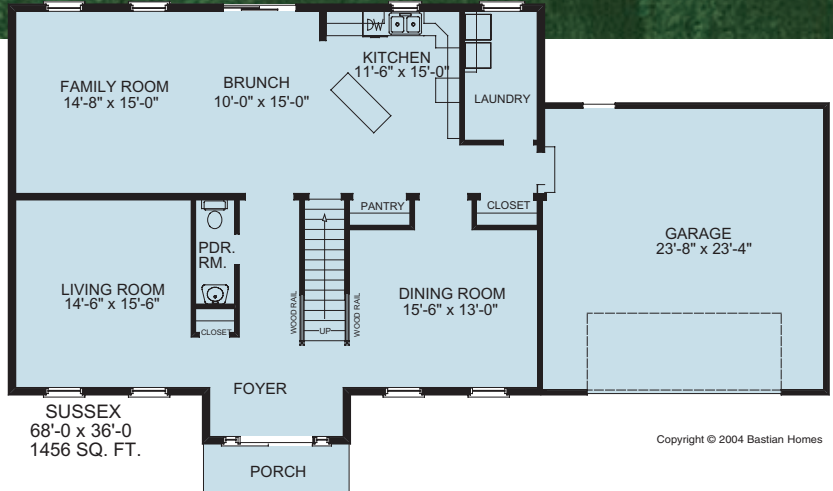

# THE SUSSEX

4 Bedroom ■ 2 1/2 Bath ■ 2-Story

## 2-STORY • SUSSEX

2912 Sq Ft Total  
 1st Floor 1456 Sq Ft  
 2nd Floor 1456 Sq Ft  
 2-Car Garage 576 Sq Ft

- 4 Bedrooms
- 2 1/2 Baths, Soaking Tub and Separate 48" Shower in Master Bath
- First Floor Laundry
- 1456 Sq Ft Additional Unfinished Basement Area
- 2" x 6" Exterior Walls