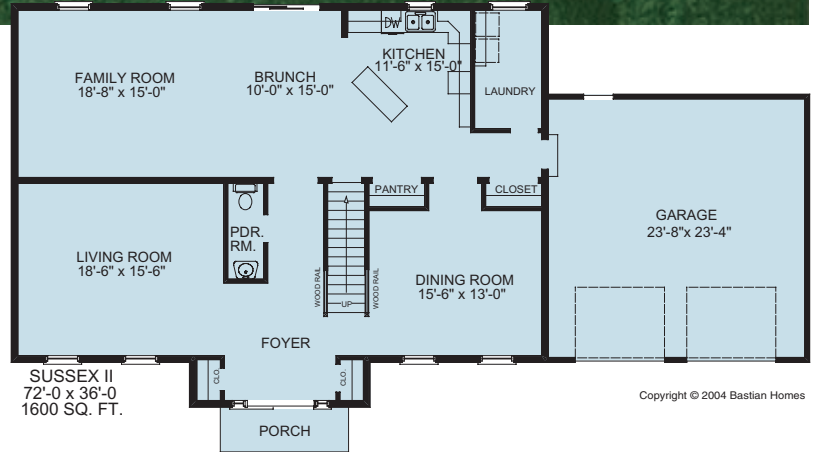

# THE SUSSEX II

4 Bedroom ■ 2 1/2 Bath ■ 2-Story

## 2-STORY • SUSSEX II

3200 Sq Ft Total

1st Floor 1600 Sq Ft

2nd Floor 1600 Sq Ft

2-Car Garage 567 Sq Ft

■ 4 Bedrooms

■ 2 1/2 Baths, Soaking  
Tub and Separate 48"  
Shower in Master Bath

■ First Floor Laundry

■ Stone on front of tower only

■ 1456 Sq Ft Additional  
Unfinished Basement Area

■ 2"x6" Exterior Walls

Copyright © 2004 Bastian Homes